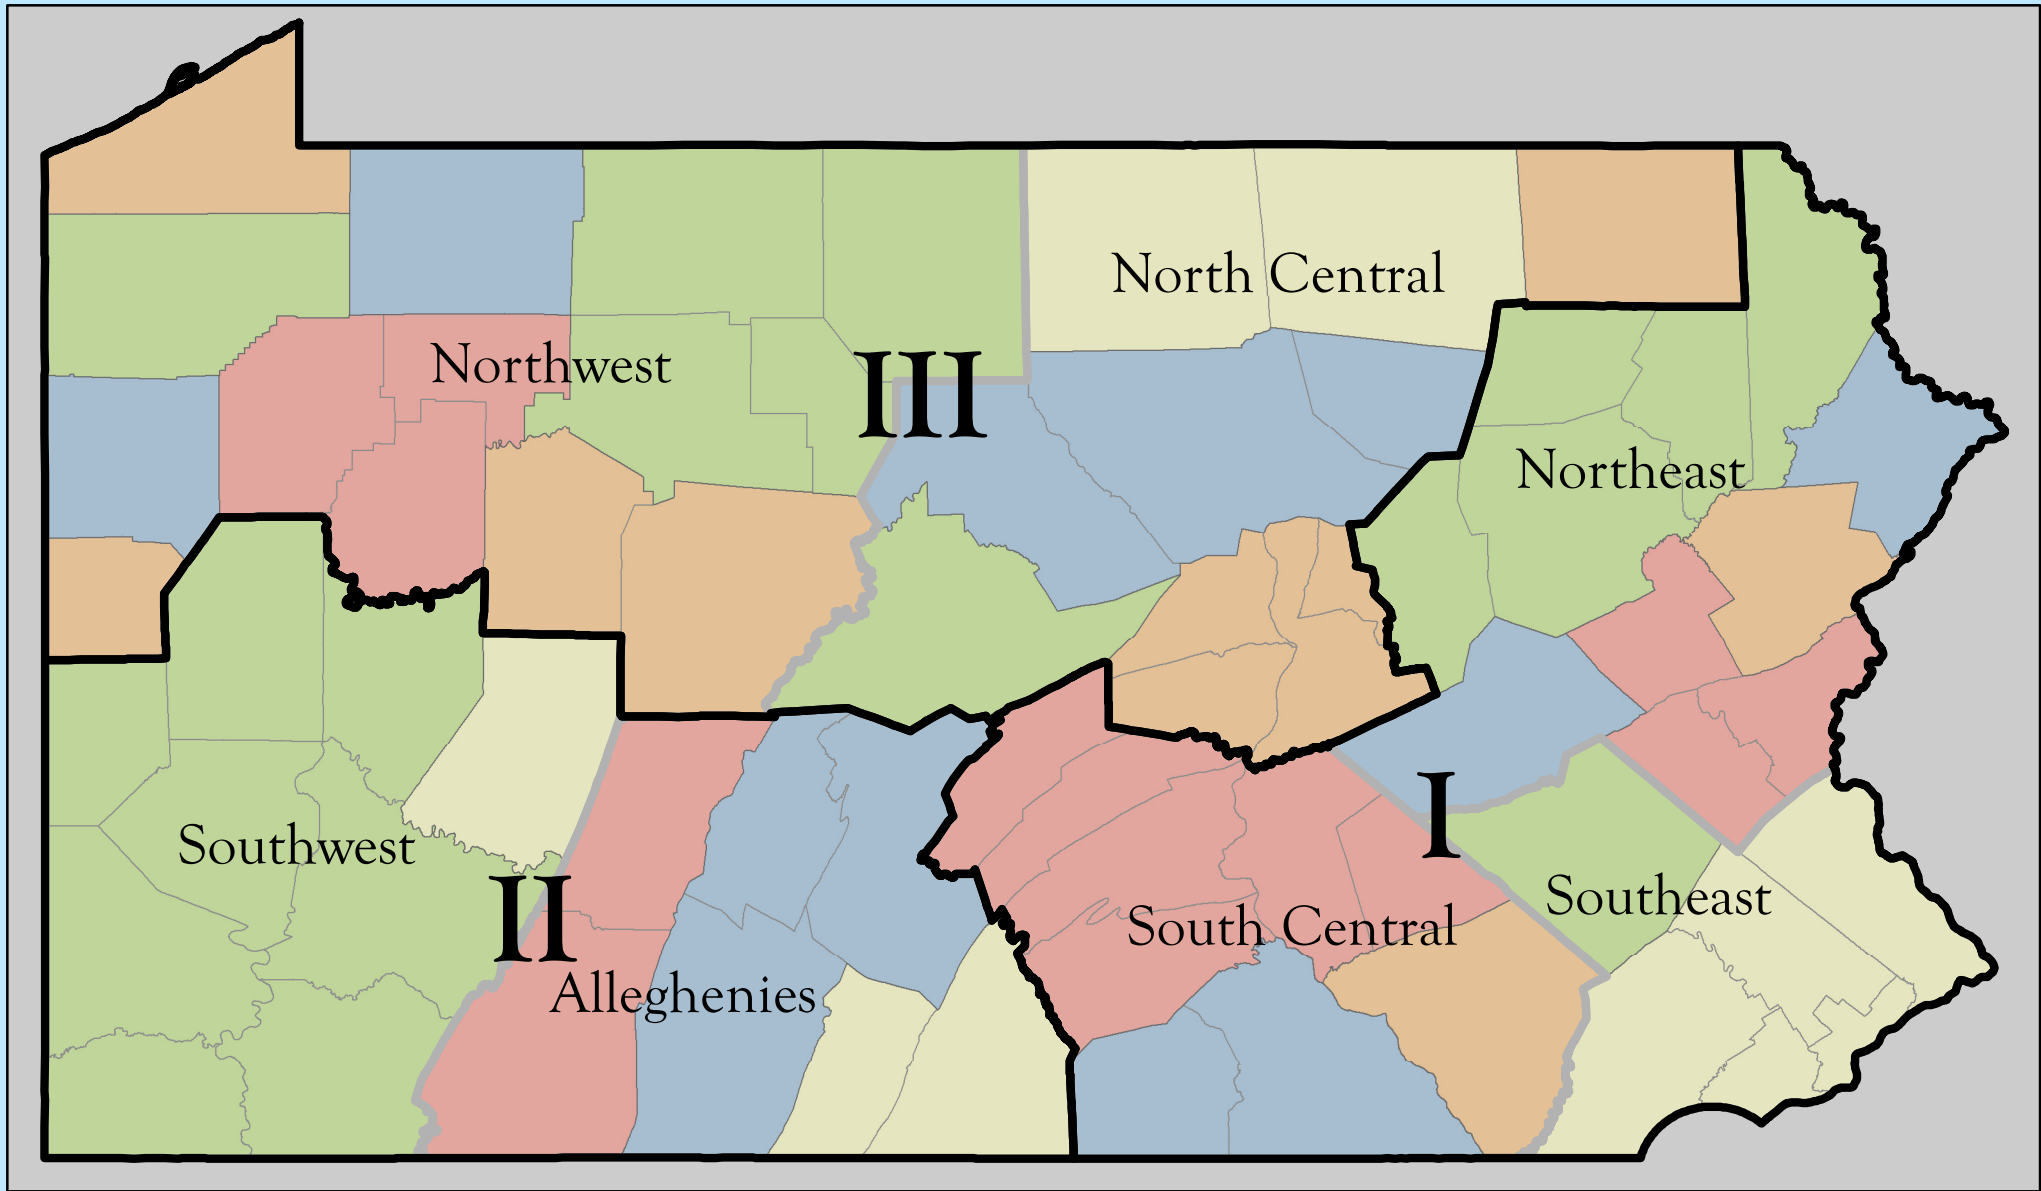

# PDC Groups and Regions/Basic Trade Areas

The multicolored regions represent different Basic Trade Areas, as established by Rand McNally. The thick grey lines represent different Pennsylvania Downtown Center Regions, and within them are their respective titles. The thick black lines represent Pennsylvania Downtown Center Groups, and within them are their respective numbers.