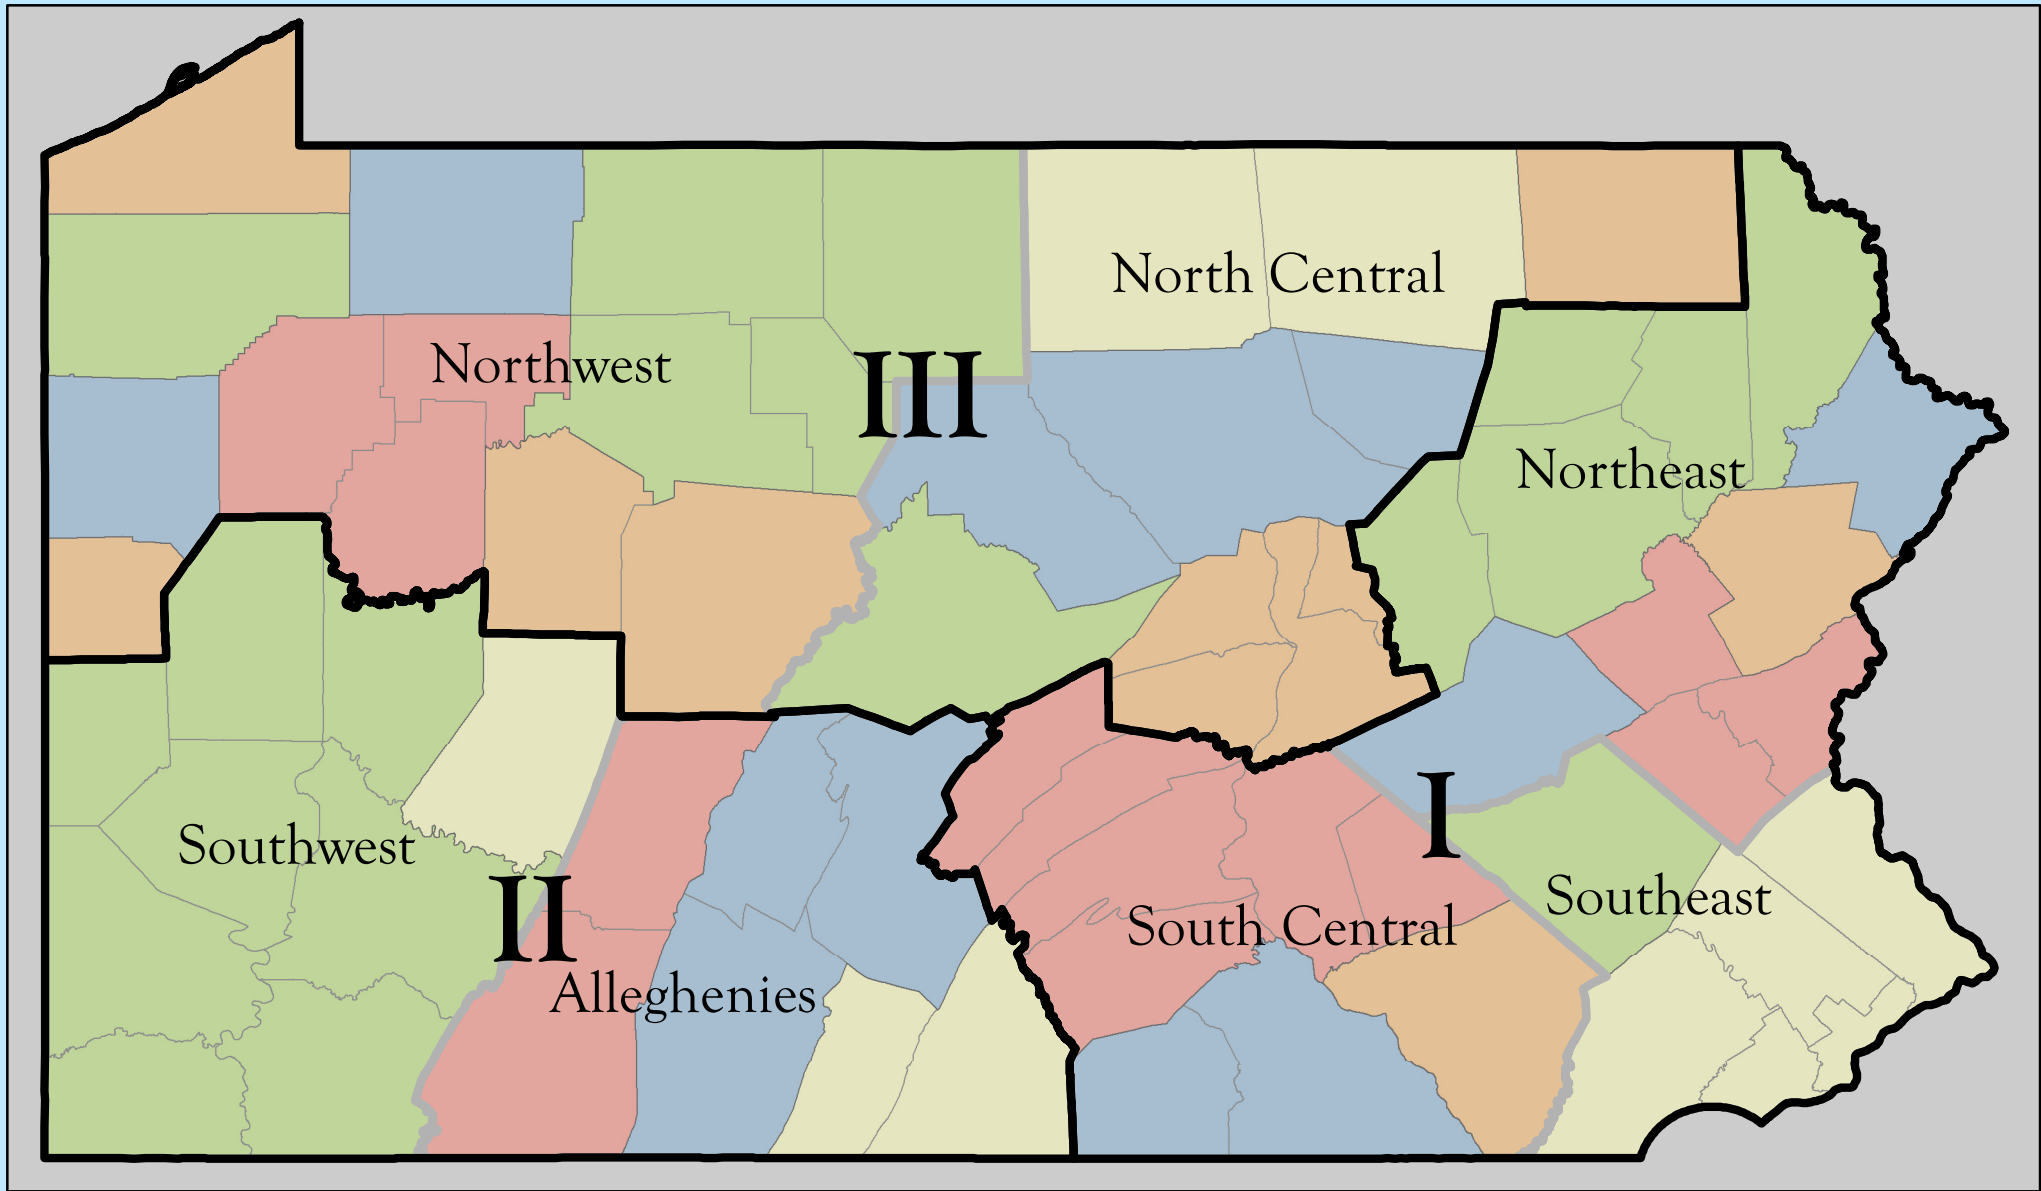

PDC Groups and Regions/Basic Trade Areas

The multicolored regions represent different Basic Trade Areas, as established by Rand McNally. The thick grey lines represent different Pennsylvania Downtown Center Regions, and within them are their respective titles. The thick black lines represent Pennsylvania Downtown Center Groups, and within them are their respective numbers.