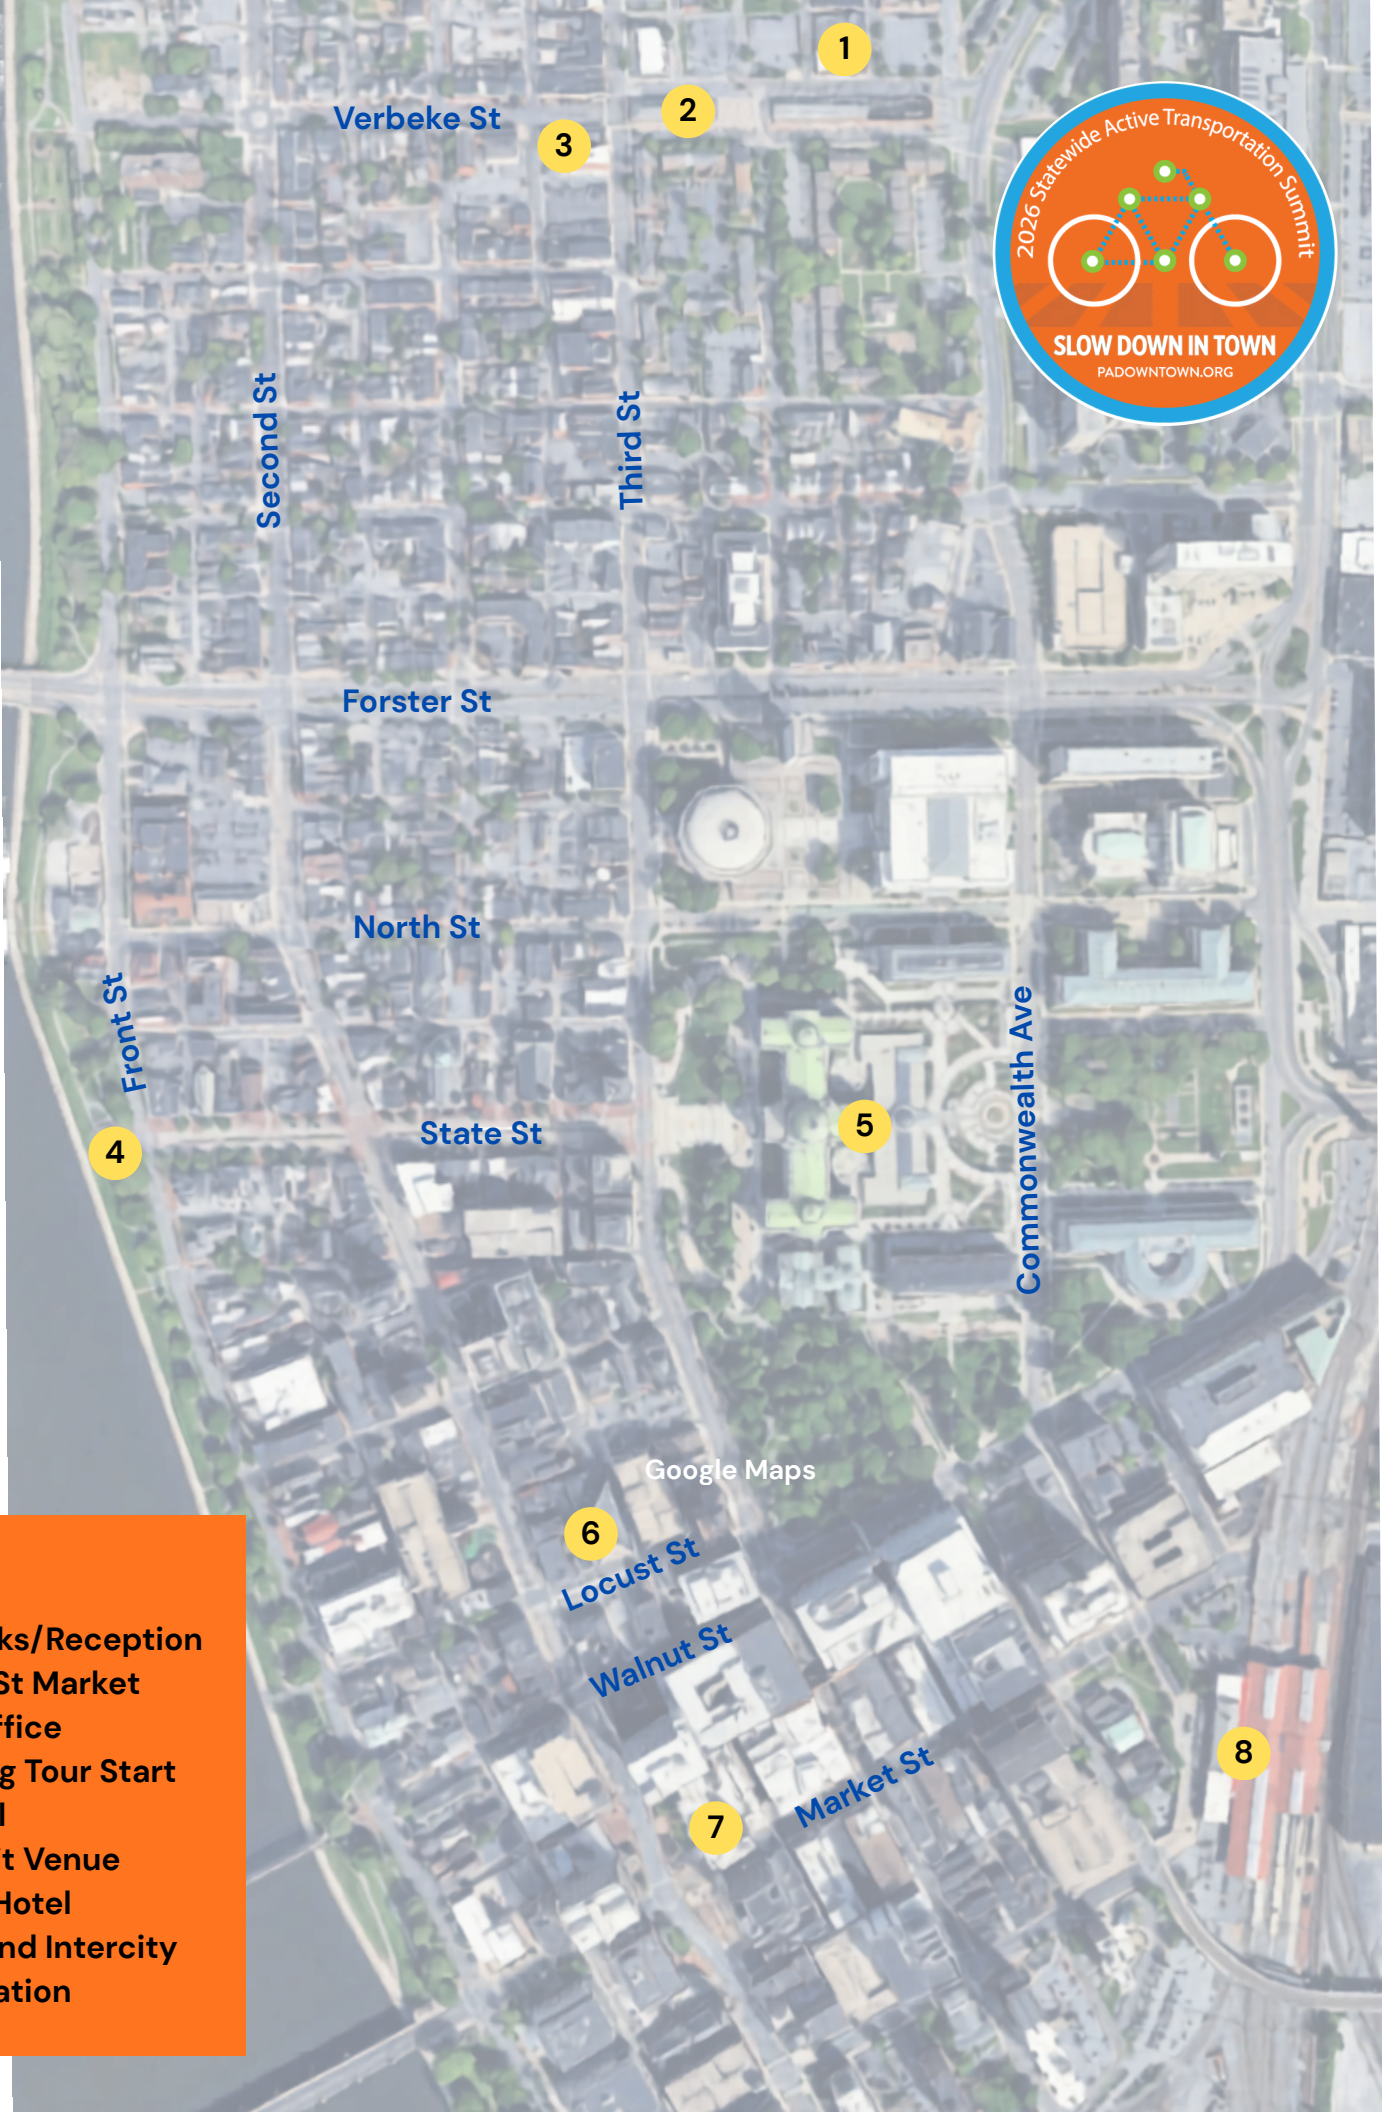

MAP OF HARRISBURG

Downtown & Midtown Neighborhood

NORTH

KEY

- 1- Millworks/Reception
- 2- Broad St Market
- 3- PDC Office
- 4- Walking Tour Start
- 5- Capitol
- 6- Summit Venue
- 7- Hilton Hotel
- 8- Train and Intercity Bus Station

Google Maps